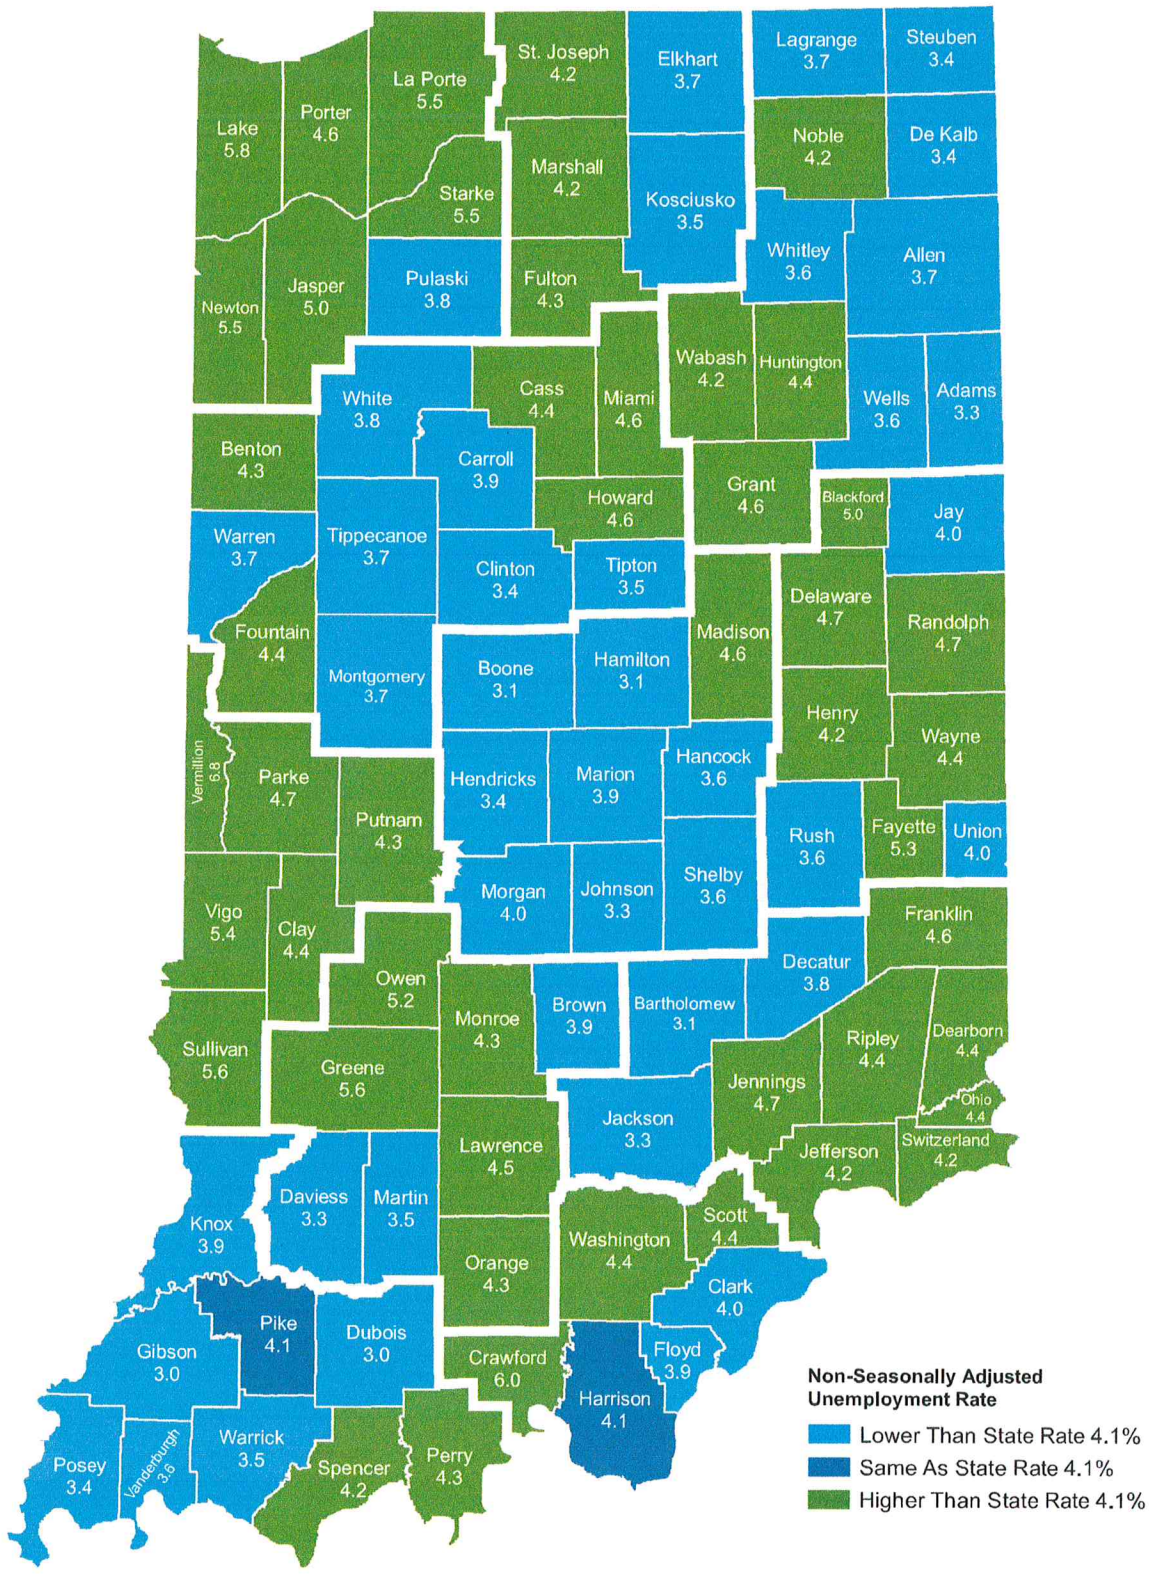

County Unemployment Rates January 2019 - Non Seasonally Adjusted

Indiana Non-Seasonally Adjusted Rate 4.1%
 Indiana Seasonally Adjusted Rate 3.5%
 Source: DWD, Local Area Unemployment Statistics

RANKING OF COUNTY DATA
Unemployment Rates by County

January 2019 (Preliminary)

Prepared March 06, 2019

RANK	AREA	RATE	RANK	AREA	RATE
1	Vermillion	6.8	47	Switzerland	4.2
2	Crawford	6.0	48	Wabash	4.2
3	Lake	5.8	49	Harrison	4.1
4	Greene	5.6	50	Pike	4.1
5	Sullivan	5.6	51	Clark	4.0
6	LaPorte	5.5	52	Jay	4.0
7	Newton	5.5	53	Morgan	4.0
8	Starke	5.5	54	Union	4.0
9	Vigo	5.4	55	Brown	3.9
10	Fayette	5.3	56	Carroll	3.9
11	Owen	5.2	57	Floyd	3.9
12	Blackford	5.0	58	Knox	3.9
13	Jasper	5.0	59	Marion	3.9
14	Delaware	4.7	60	Decatur	3.8
15	Jennings	4.7	61	Pulaski	3.8
16	Parke	4.7	62	White	3.8
17	Randolph	4.7	63	Allen	3.7
18	Franklin	4.6	64	Elkhart	3.7
19	Grant	4.6	65	LaGrange	3.7
20	Howard	4.6	66	Montgomery	3.7
21	Madison	4.6	67	Tippecanoe	3.7
22	Miami	4.6	68	Warren	3.7
23	Porter	4.6	69	Hancock	3.6
24	Lawrence	4.5	70	Rush	3.6
25	Cass	4.4	71	Shelby	3.6
26	Clay	4.4	72	Vanderburgh	3.6
27	Dearborn	4.4	73	Wells	3.6
28	Fountain	4.4	74	Whitley	3.6
29	Huntington	4.4	75	Kosciusko	3.5
30	Ohio	4.4	76	Martin	3.5
31	Ripley	4.4	77	Tipton	3.5
32	Scott	4.4	78	Warrick	3.5
33	Washington	4.4	79	Clinton	3.4
34	Wayne	4.4	80	DeKalb	3.4
35	Benton	4.3	81	Hendricks	3.4
36	Fulton	4.3	82	Posey	3.4
37	Monroe	4.3	83	Steuben	3.4
38	Orange	4.3	84	Adams	3.3
39	Perry	4.3	85	Daviess	3.3
40	Putnam	4.3	86	Jackson	3.3
41	Henry	4.2	87	Johnson	3.3
42	Jefferson	4.2	88	Bartholomew	3.1
43	Marshall	4.2	89	Boone	3.1
44	Noble	4.2	90	Hamilton	3.1
45	St. Joseph	4.2	91	Dubois	3.0
46	Spencer	4.2	92	Gibson	3.0
				INDIANA	4.1