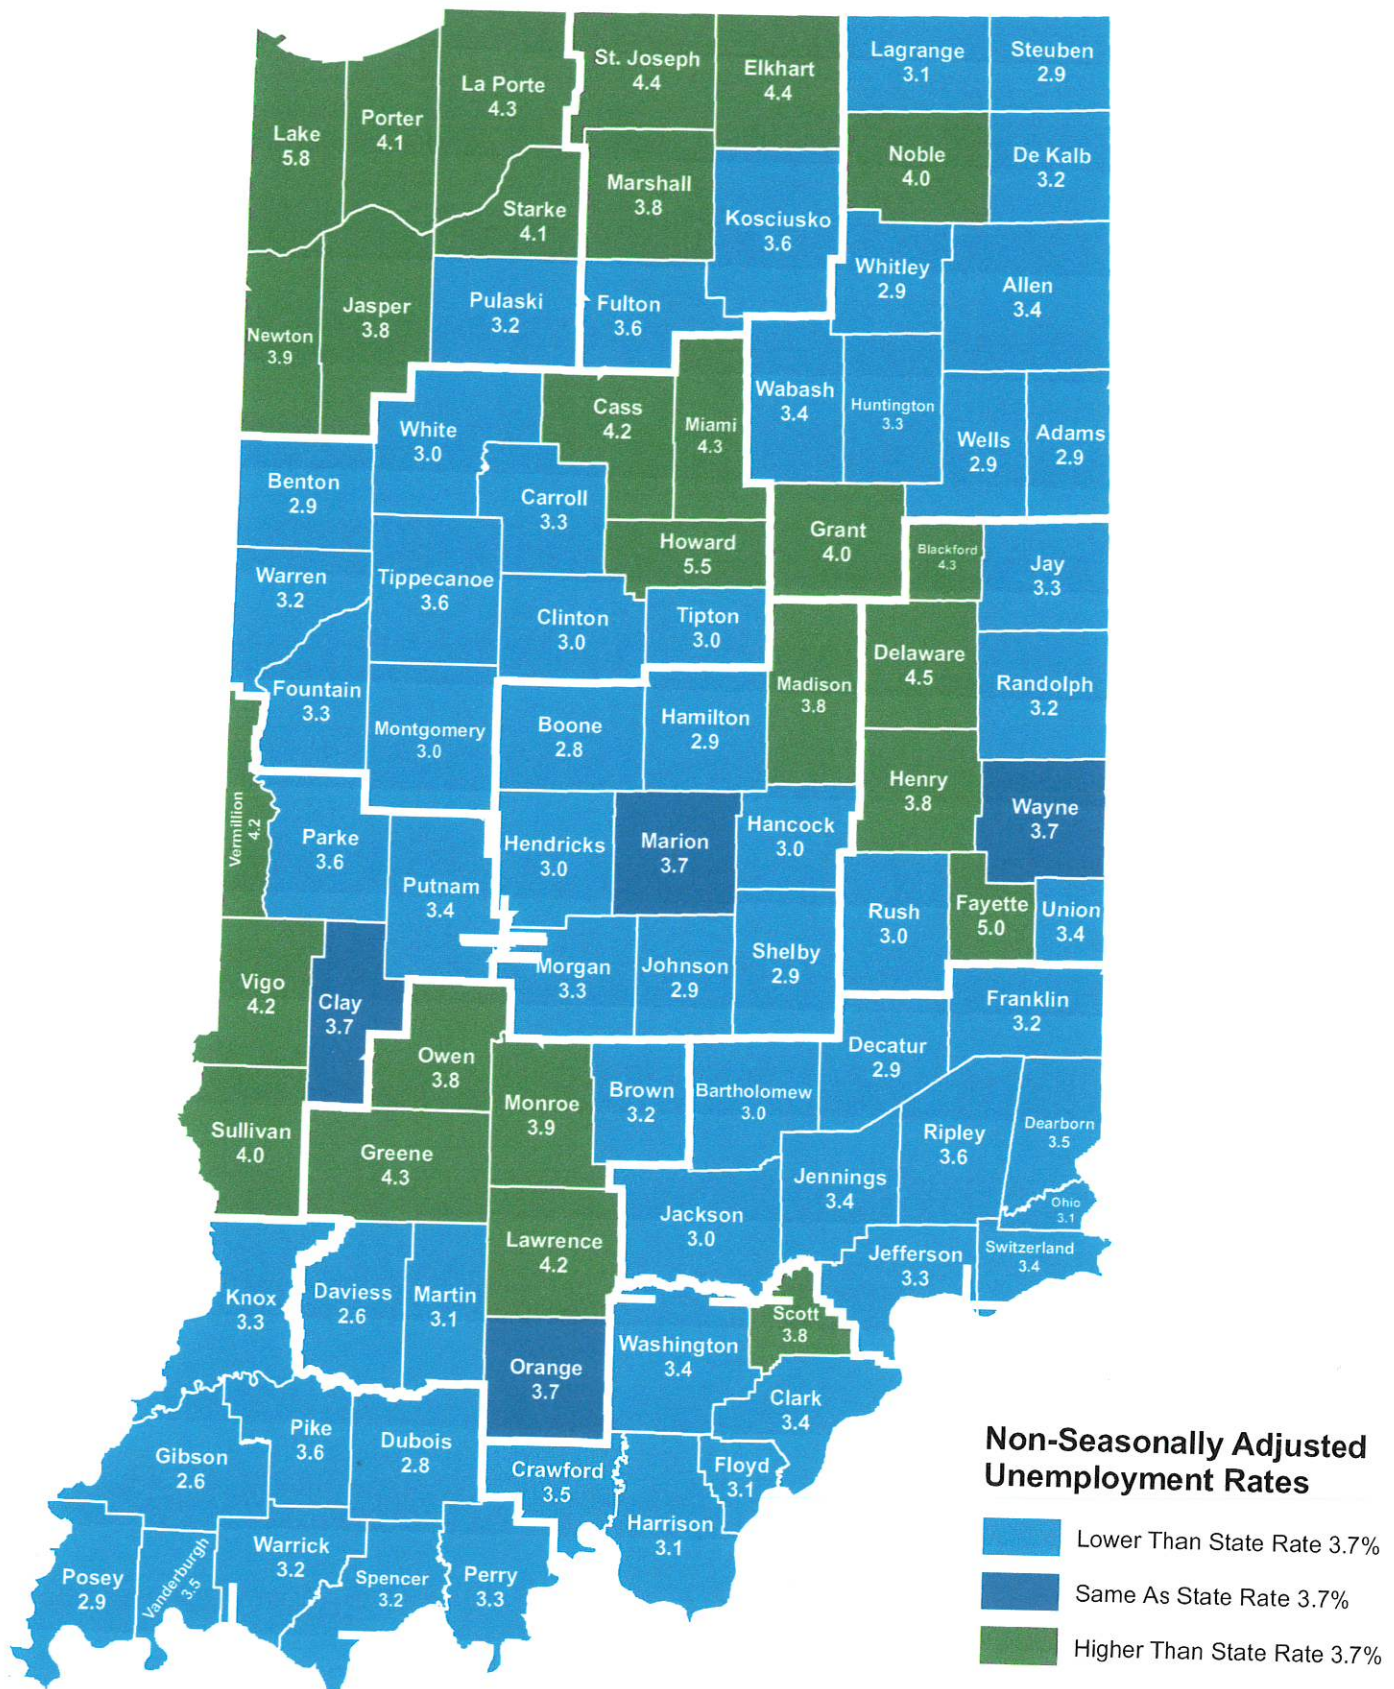

County Unemployment Rates June 2023 - Non Seasonally Adjusted

Indiana Non-Seasonally Adjusted Rate 3.7%
 Indiana Seasonally Adjusted Rate 3.2%
 Source: DWD, Local Area Unemployment Statistics

RANKING OF COUNTY DATA
Unemployment Rates by County

June 2023 (Preliminary)

Prepared July 19, 2023

RANK	AREA	RATE	RANK	AREA	RATE
1	Lake	5.8	47	Wabash	3.4
2	Howard	5.5	48	Washington	3.4
3	Fayette	5.0	49	Carroll	3.3
4	Delaware	4.5	50	Fountain	3.3
5	Elkhart	4.4	51	Huntington	3.3
6	St. Joseph	4.4	52	Jay	3.3
7	Blackford	4.3	53	Jefferson	3.3
8	Greene	4.3	54	Knox	3.3
9	LaPorte	4.3	55	Morgan	3.3
10	Miami	4.3	56	Perry	3.3
11	Cass	4.2	57	Brown	3.2
12	Lawrence	4.2	58	DeKalb	3.2
13	Vermillion	4.2	59	Franklin	3.2
14	Vigo	4.2	60	Pulaski	3.2
15	Porter	4.1	61	Randolph	3.2
16	Starke	4.1	62	Spencer	3.2
17	Grant	4.0	63	Warren	3.2
18	Noble	4.0	64	Warrick	3.2
19	Sullivan	4.0	65	Floyd	3.1
20	Monroe	3.9	66	Harrison	3.1
21	Newton	3.9	67	LaGrange	3.1
22	Henry	3.8	68	Martin	3.1
23	Jasper	3.8	69	Ohio	3.1
24	Madison	3.8	70	Bartholomew	3.0
25	Marshall	3.8	71	Clinton	3.0
26	Owen	3.8	72	Hancock	3.0
27	Scott	3.8	73	Hendricks	3.0
28	Clay	3.7	74	Jackson	3.0
29	Marion	3.7	75	Montgomery	3.0
30	Orange	3.7	76	Rush	3.0
31	Wayne	3.7	77	Tipton	3.0
32	Fulton	3.6	78	White	3.0
33	Kosciusko	3.6	79	Adams	2.9
34	Parke	3.6	80	Benton	2.9
35	Pike	3.6	81	Decatur	2.9
36	Ripley	3.6	82	Hamilton	2.9
37	Tippecanoe	3.6	83	Johnson	2.9
38	Crawford	3.5	84	Posey	2.9
39	Dearborn	3.5	85	Shelby	2.9
40	Vanderburgh	3.5	86	Steuben	2.9
41	Allen	3.4	87	Wells	2.9
42	Clark	3.4	88	Whitley	2.9
43	Jennings	3.4	89	Boone	2.8
44	Putnam	3.4	90	Dubois	2.8
45	Switzerland	3.4	91	Daviess	2.6
46	Union	3.4	92	Gibson	2.6
				INDIANA	3.7