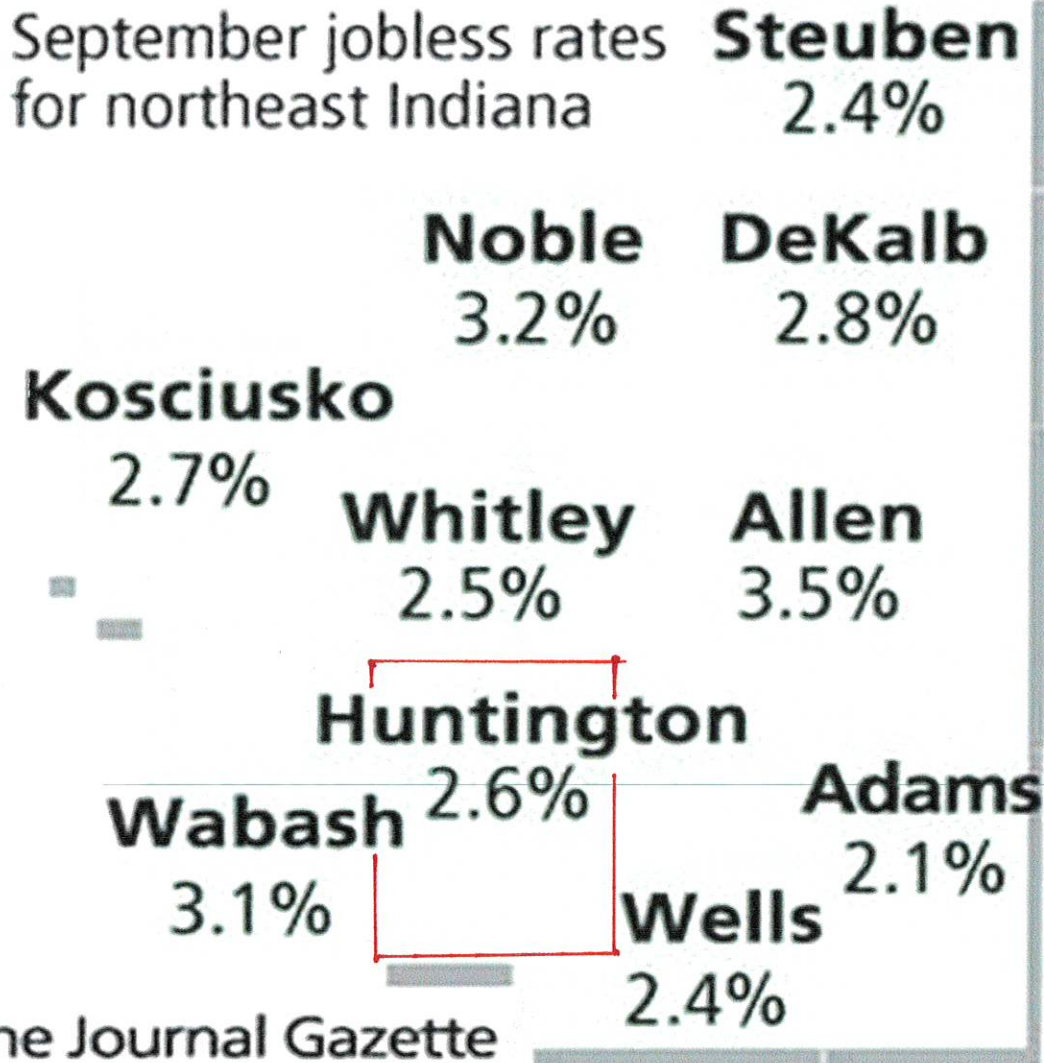

Unemployment

Source: Indiana Department of Workforce Development

RANKING OF COUNTY DATA
Unemployment Rates by County

September 2021 (Preliminary)

Prepared October 21, 2021

RANK	AREA	RATE	RANK	AREA	RATE
1	Howard	6.7	47	Shelby	3.0
2	Lake	5.7	48	Tippecanoe	3.0
3	Fayette	4.8	49	Carroll	2.9
4	Miami	4.8	50	Jackson	2.9
5	LaPorte	4.6	51	Jay	2.9
6	Orange	4.6	52	Putnam	2.9
7	Marion	4.3	53	Washington	2.9
8	Madison	4.2	54	Brown	2.8
9	Vigo	4.2	55	Clinton	2.8
10	Scott	4.1	56	Decatur	2.8
11	Starke	3.9	57	DeKalb	2.8
12	Delaware	3.8	58	Fountain	2.8
13	Grant	3.8	59	Montgomery	2.8
14	St. Joseph	3.8	60	Ripley	2.8
15	Vanderburgh	3.8	61	Spencer	2.8
16	Vermillion	3.8	62	Bartholomew	2.7
17	Clay	3.7	63	Floyd	2.7
18	Sullivan	3.7	64	Franklin	2.7
19	Wayne	3.7	65	Kosciusko	2.7
20	Blackford	3.6	66	Monroe	2.7
21	Porter	3.6	67	Morgan	2.7
22	Allen	3.5	68	Gibson	2.6
23	Cass	3.5	69	Hancock	2.6
24	Fulton	3.5	70	Harrison	2.6
25	Jennings	3.5	71	Huntington	2.6
26	Owen	3.5	72	Marshall	2.6
27	Switzerland	3.5	73	Posey	2.6
28	Crawford	3.4	74	Warren	2.6
29	Lawrence	3.4	75	Warrick	2.6
30	Pike	3.4	76	Benton	2.5
31	Greene	3.3	77	Johnson	2.5
32	Henry	3.3	78	Ohio	2.5
33	Jefferson	3.3	79	Whitley	2.5
34	Newton	3.3	80	Elkhart	2.4
35	Tipton	3.3	81	Hendricks	2.4
36	Clark	3.2	82	Martin	2.4
37	Jasper	3.2	83	Steuben	2.4
38	Noble	3.2	84	Wells	2.4
39	Wabash	3.1	85	White	2.4
40	Dearborn	3.0	86	Daviess	2.3
41	Knox	3.0	87	Dubois	2.3
42	Parke	3.0	88	Union	2.3
43	Perry	3.0	89	Adams	2.1
44	Pulaski	3.0	90	Boone	2.1
45	Randolph	3.0	91	Hamilton	2.1
46	Rush	3.0	92	LaGrange	2.0
				INDIANA	3.5